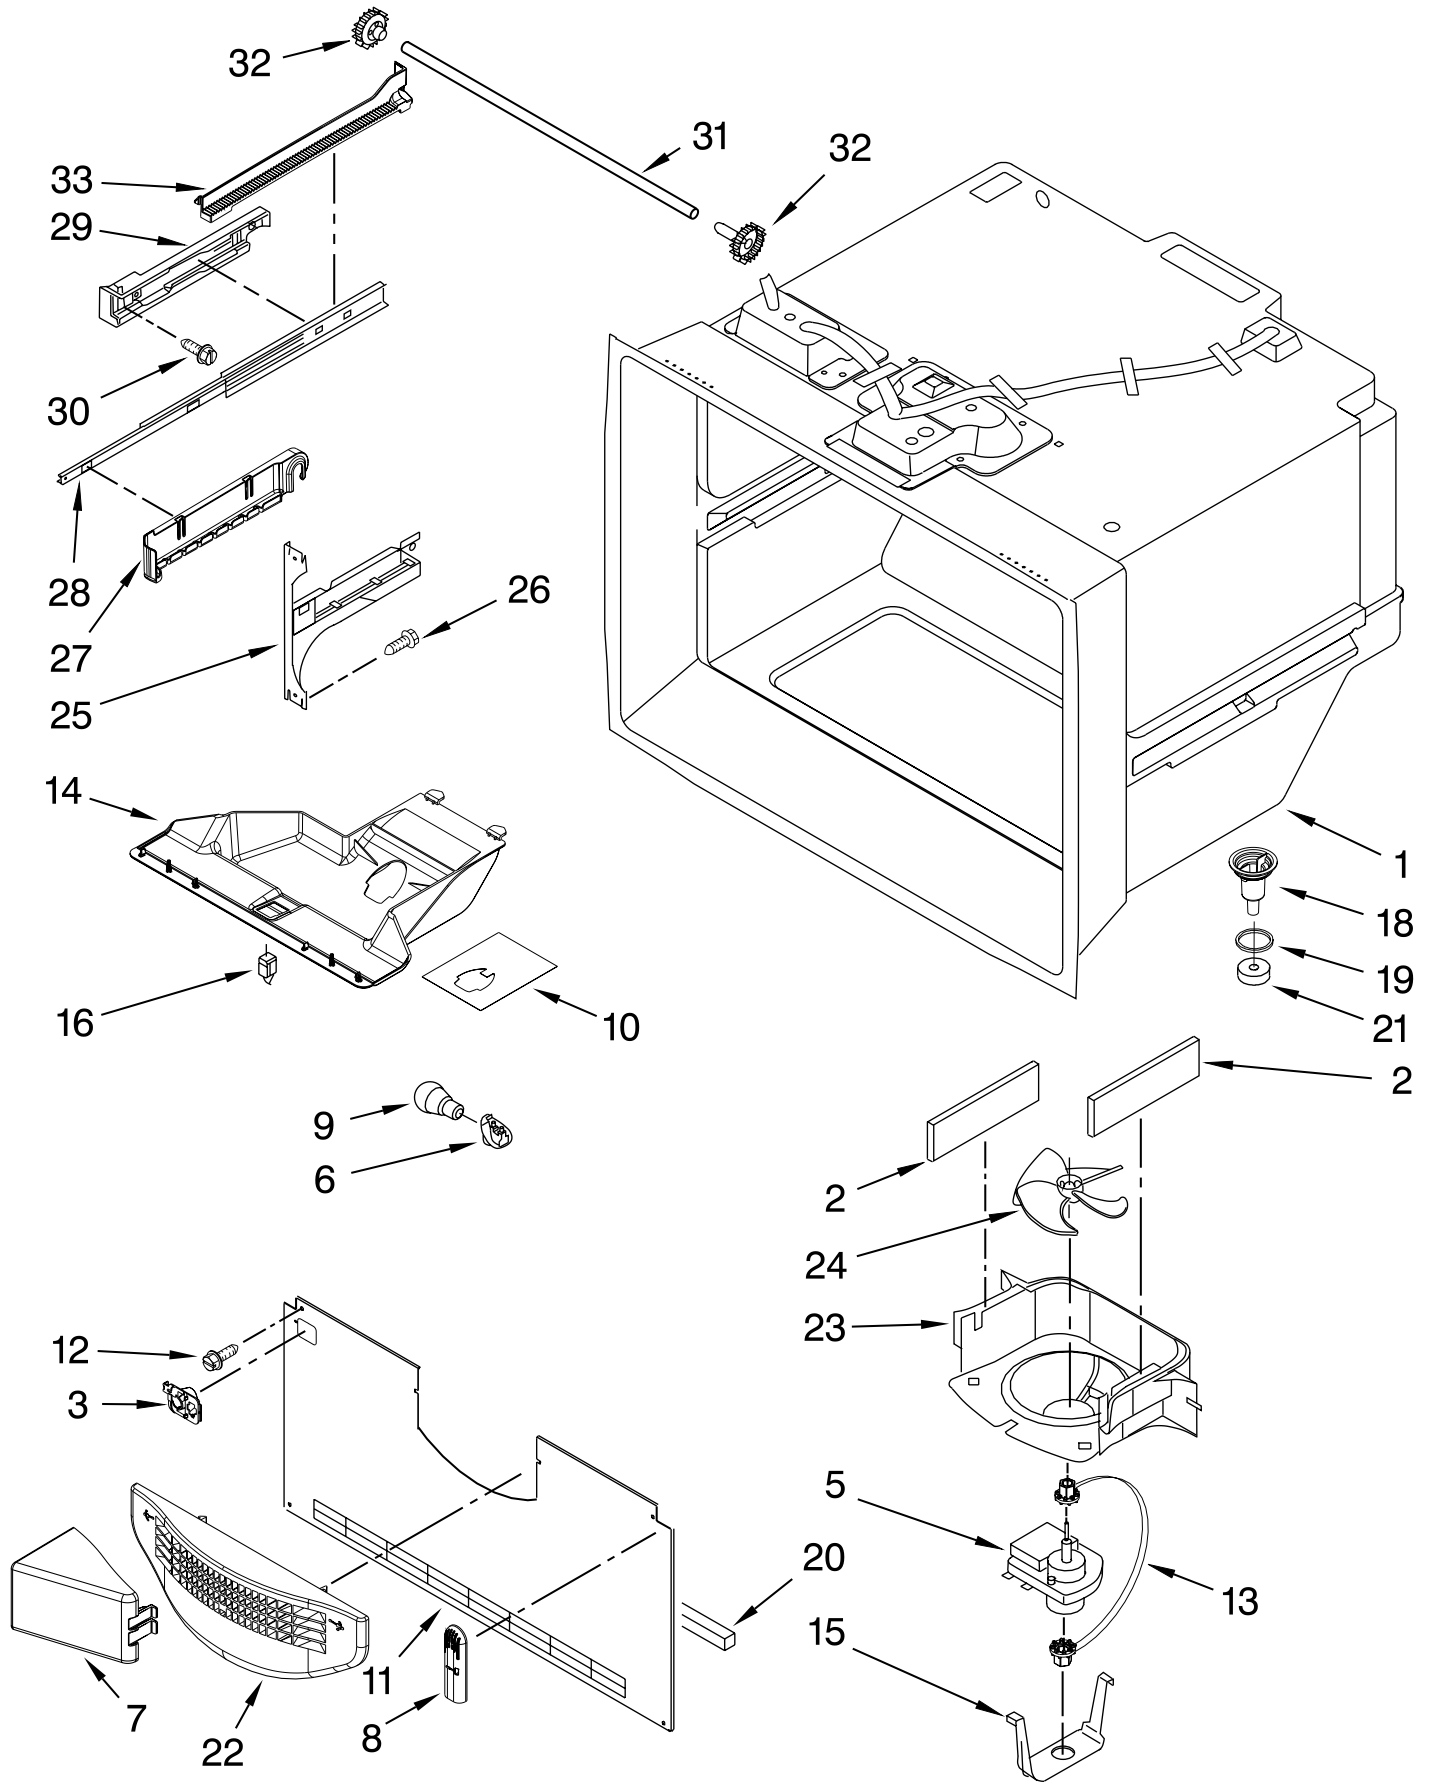

FREEZER LINER PARTS

For Models: KBFS25EWWH7, KBFS25EWBL7

(White)

(Black)

FOR ORDERING INFORMATION REFER TO PARTS PRICE LIST

FREEZER LINER PARTS

For Models: KBFS25EWWH7, KBFS25EWBL7

(White)   (Black)

Illus. No.	Part No.	DESCRIPTION
1		Liner (Not A Seviceable Part)
2	A3189392	Gasket, Foam
3	12932103	Guide, Fill Tube
5	W10128551	Motor, Evaporator
6	12570701	Socket, Light
7	W10157765	Diverter, Air
8	12815301	Cover, Thermistor
9	W10311505	Bulb, Light
10	W10277466	Foil, Housing
11	W10308416	Cover, Evaporator
12	12990511	Screw (4)
13	W10121318	Grommet
14	W10277025	Moduel, Light
15	13058002	Clip, Evap Motor
16	12466105	Switch, Light
18	D7753903	Funnel, Drain
19	M0500703	Seal
20	A3189396	Gasket, Bottom
21	B8381501	Gasket
22	13024803	Grille, Fz Air
23	13057901	Shroud, Evap Fan
24	2169142	Blade, Fan (Evaporator)
25		Bracket, Door
	W10330994	Left
	W10330995	Right
26	12990521	Screw (8)
27		Cradle, Basket
	W10280608	Left
	W10280613	Right
28	W10120018	Slide, Drawer (2)
29		Adapter, Slide
	W10284684	Left
	W10284685	Right
30	12990501	Screw (6)
31	12812903WD	Shaft
32	12002497	Gear-(L & R)
33		Rack, Side
	W10284694	LH
	W10284695	RH